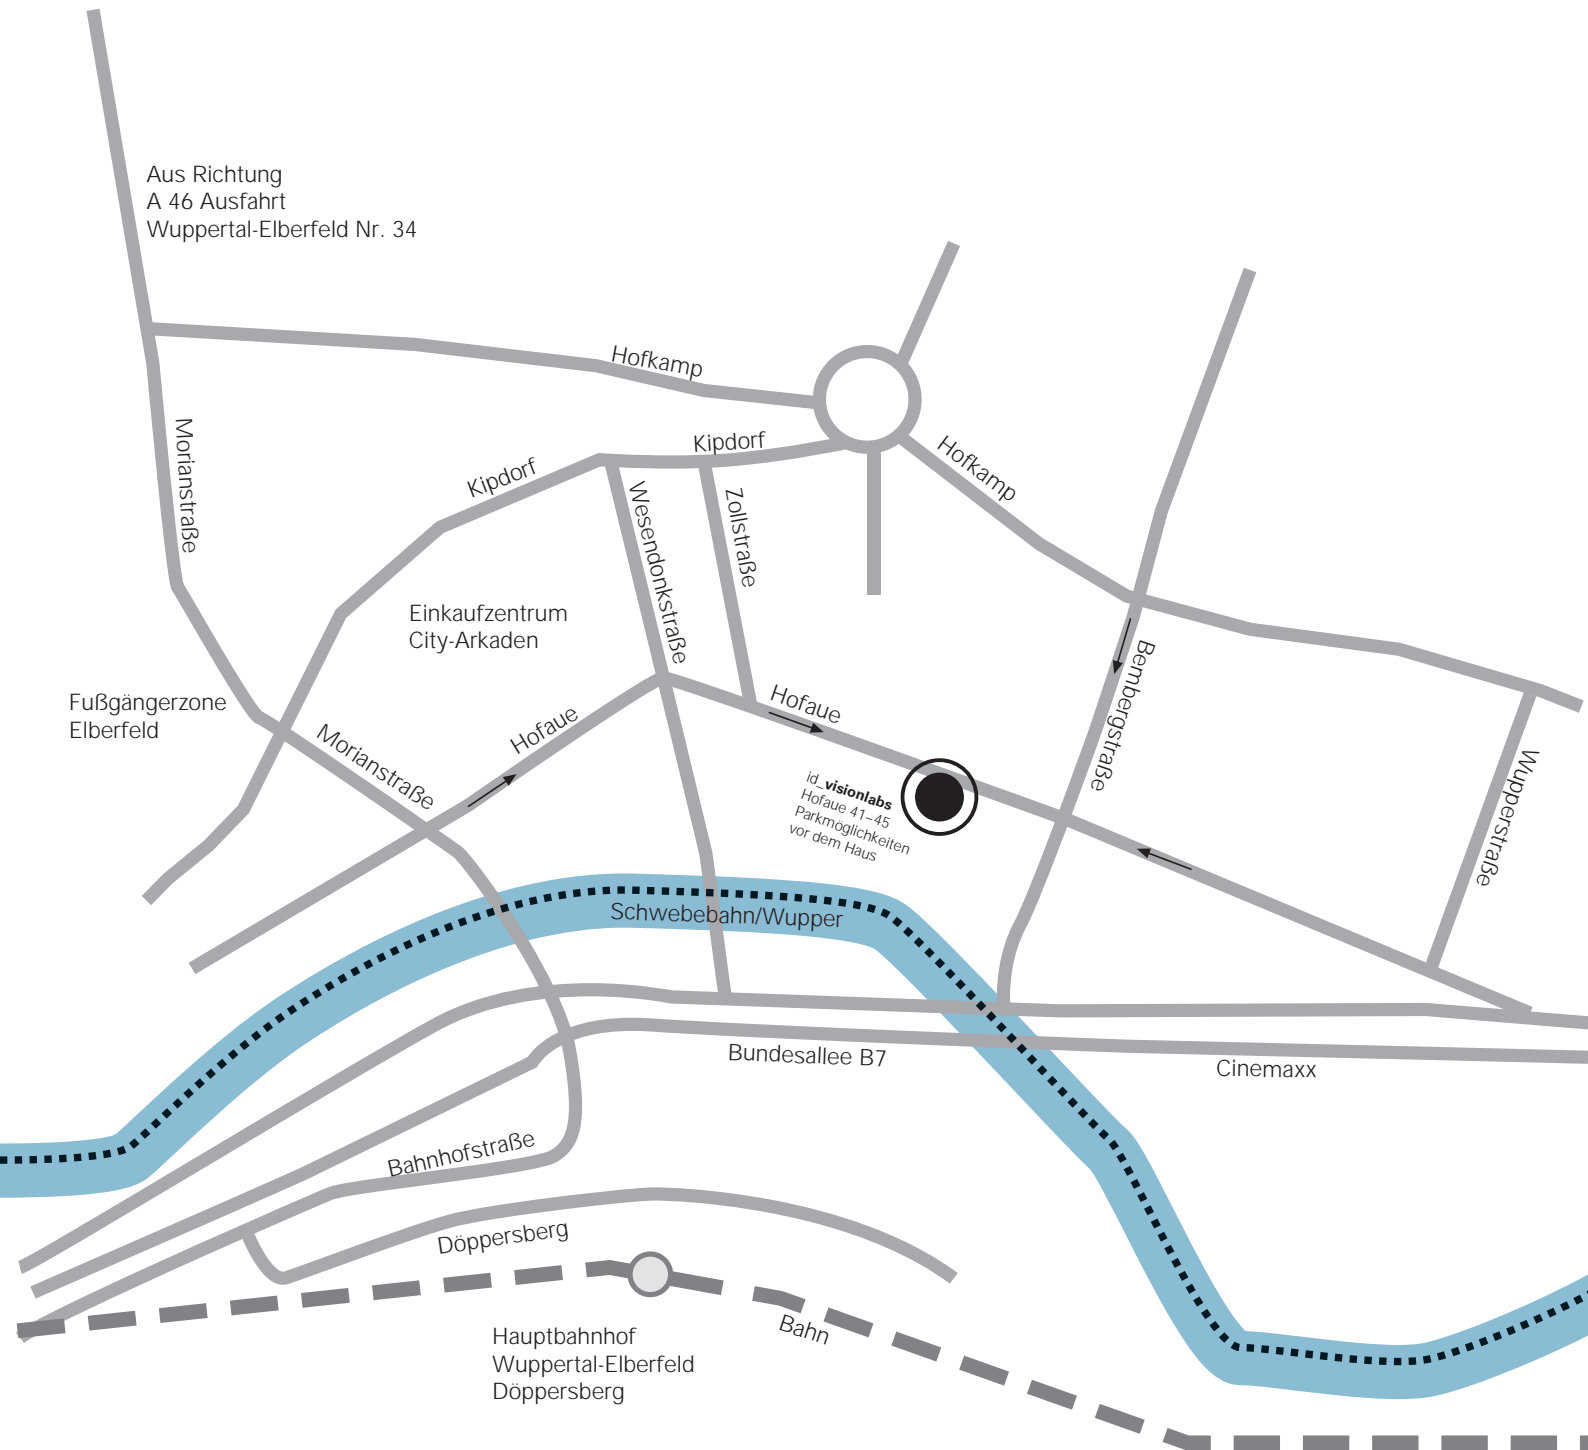

Anfahrt id_visionlabs

uwid 

University of Wuppertal
department f - industrial design